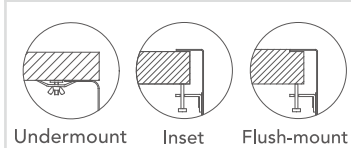

Model Code: CR500D

Included Accessories

Optional Accessories

Dimensions

Specifications

Description	Double bowls, no drainer undermount, inset, or flush-mount sink
Overall Sink Size	888mm x 445mm x 200mm deep
Bowl Dimensions	A: 500mm x 400mm x 200mm deep B: 340mm x 400mm x 200mm deep
Drainer Length	n/a
Technic	Fabrication
Material	Stainless steel SUS304

Installation

Fixings	Undermount & inset clips supplied
Template	n/a
Min Cabinet Size	940mm
Waste Holes	2 x 90mm round Compatible with waste disposal

Plumbing

Waste Fittings	2 x (90mm x 2") basket wastes included
Overflow	Available, conditions apply

Packaging

Carton Type	EPS protection & individual carton
Gross Weight	14.5Kg
Carton Size	965mm x 286mm x 513mm
Pack QTY	1

SURFACE FINISH

WASTE KIT

MATERIAL

INSTALLATION OPTIONS

PROFILE