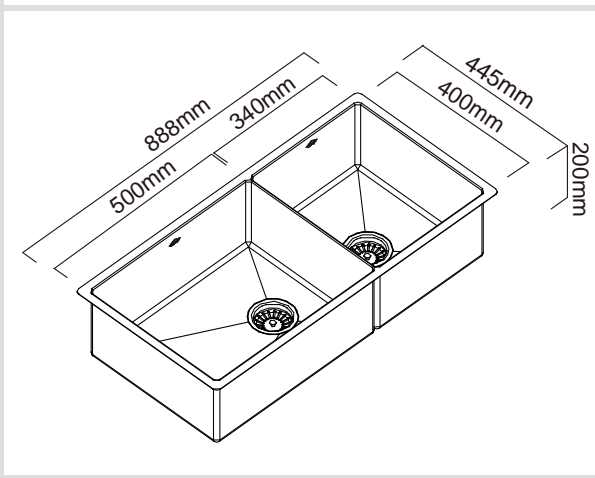

Model Code: CR500D

Included Accessories

Optional Accessories

Dimensions

Specifications

Description	Double bowls, no drainer undermount, inset, or flush-mount sink
Overall Sink Size	888mm x 445mm x 200mm deep
Bowl Dimensions	A: 500mm x 400mm x 200mm deep B: 340mm x 400mm x 200mm deep
Drainer Length	n/a
Technic	Fabrication
Material	Stainless steel SUS304

Installation

Fixings	Undermount & inset clips supplied
Template	n/a
Min Cabinet Size	940mm
Waste Holes	2 x 90mm round Compatible with waste disposal

Plumbing

Waste Fittings	2 x (90mm x 2") basket wastes included
Overflow	Available, conditions apply

Packaging

Carton Type	EPS protection & individual carton
Gross Weight	14.5Kg
Carton Size	965mm x 286mm x 513mm
Pack QTY	1

SURFACE FINISH

WASTE KIT

MATERIAL

INSTALLATION OPTIONS

PROFILE